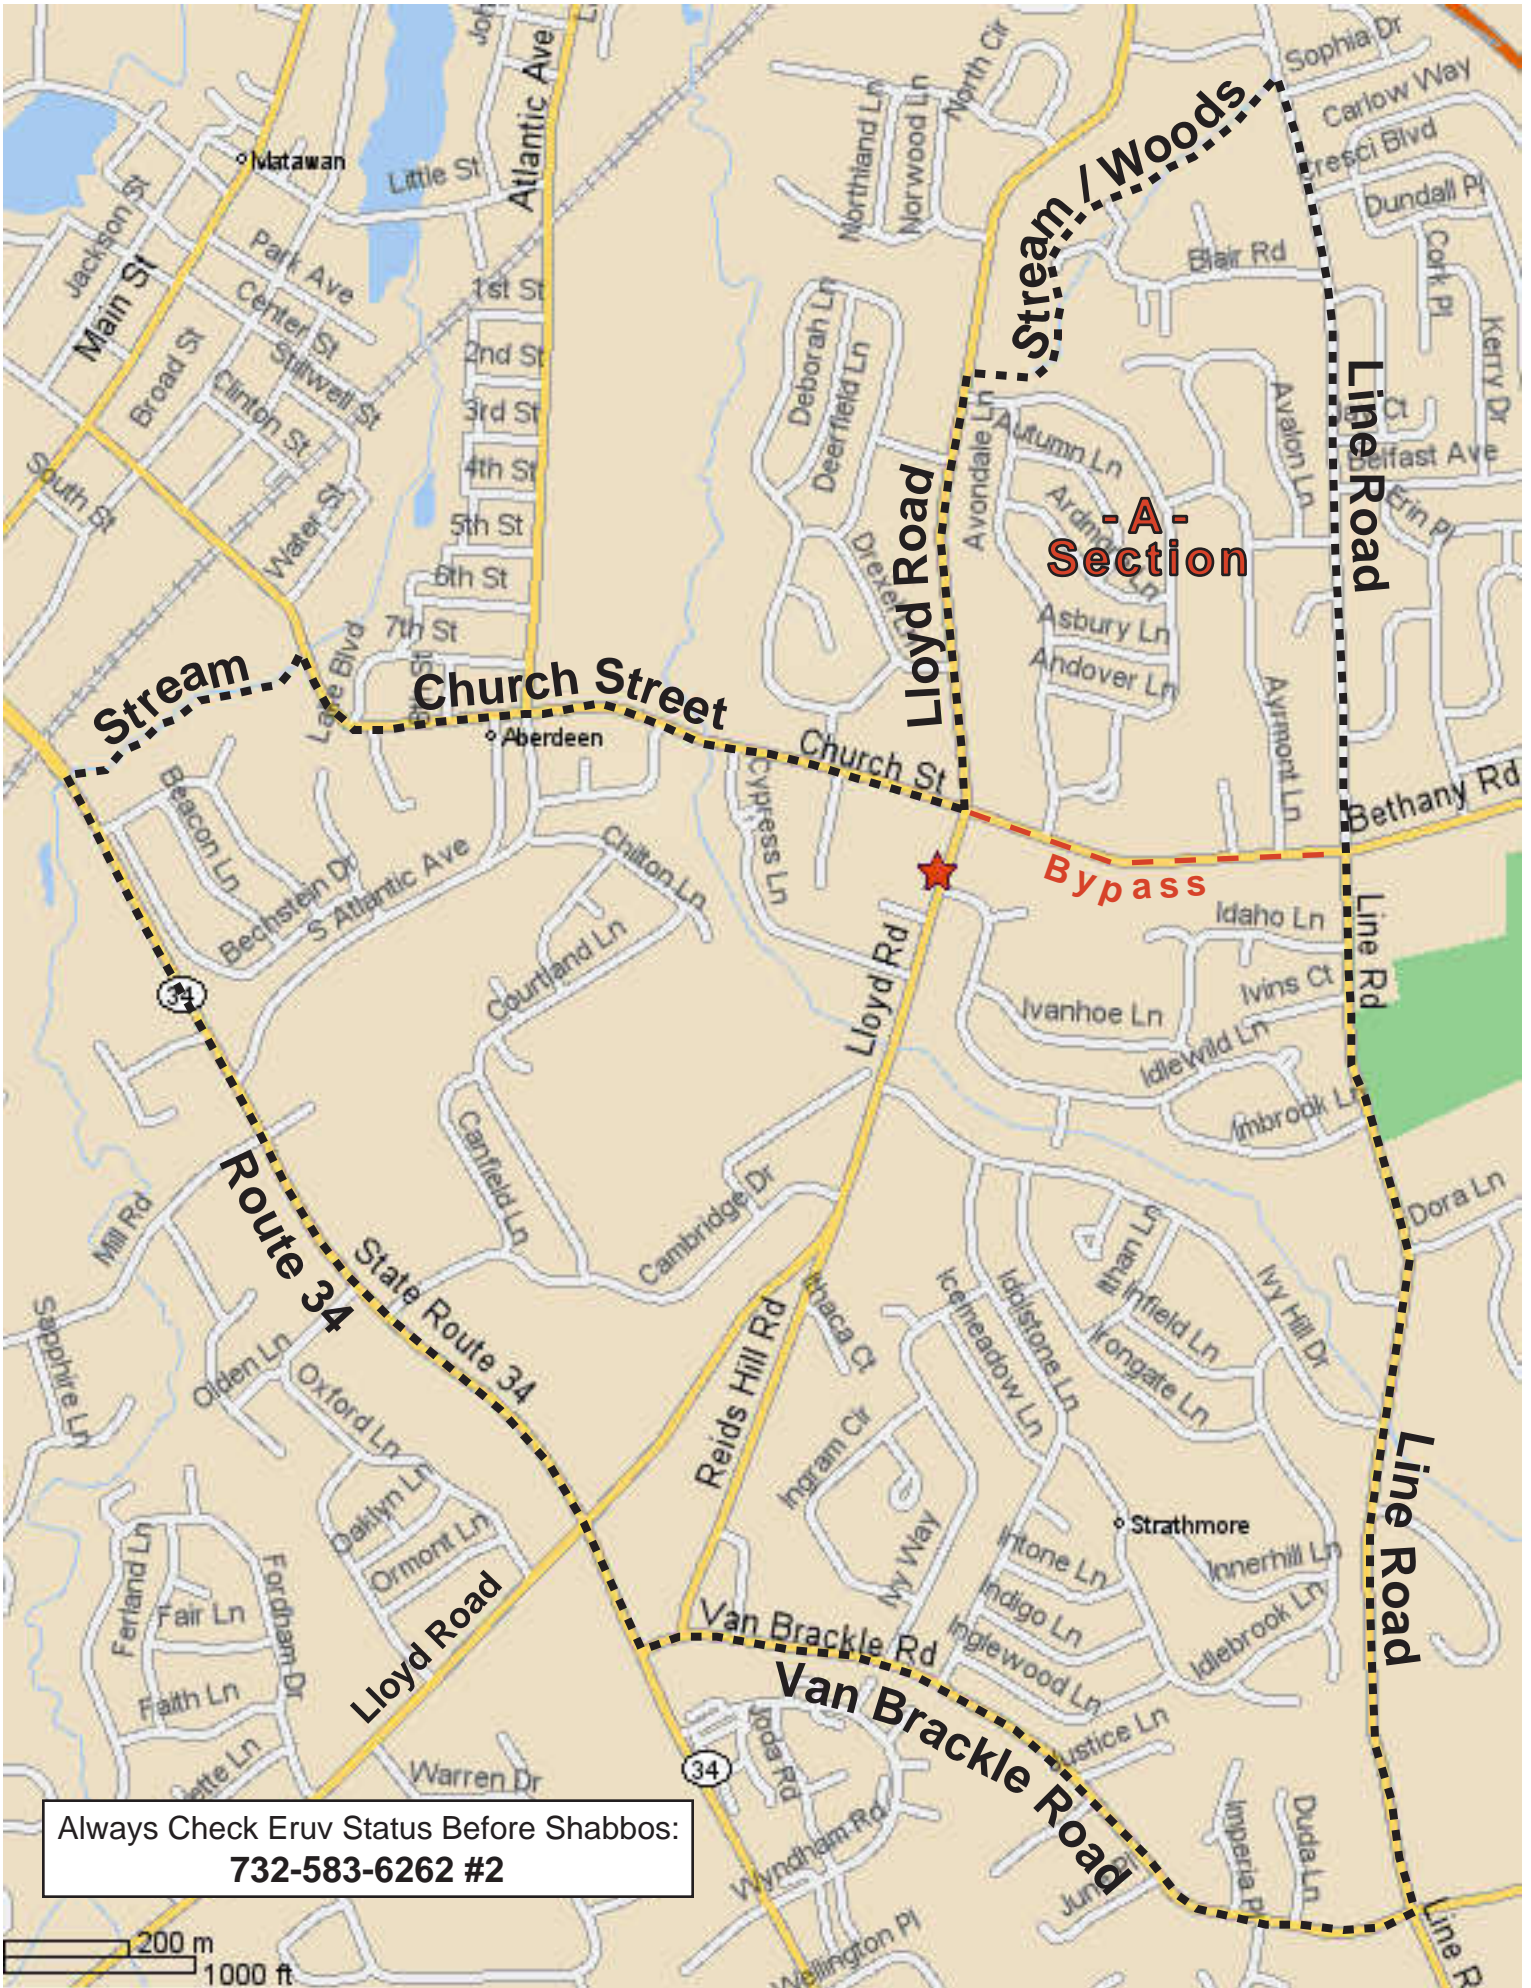

ABERDEEN ERUV MAP

Always Check Eruv Status Before Shabbos:
732-583-6262 #2

200 m
1000 ft